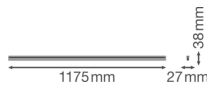

Specifications Ledvance LED Batten Linear Compact 20W 2000lm - 840 Cool White | 120cm

[View Product](#)

## Technical Information

Technology	LED Integrated
Voltage (V)	220-240
Dimmable	Not Dimmable
Colour of Light	White
Colour Code	840 Cool White
Colour temperature (Kelvin)	4000 Cool White
Colour Rendering (Ra)	80-89
Light colour options	Single Color
Luminous Efficacy (lm/W)	100
Power factor	>0.50
Including bulb	Yes
Length	120cm
Product Type Category	LED Batten

## Fixture Information

Mounting Method	Surface
Fixture Connection	Screw terminal, 2-pole
Optical Cover	PC (Polycarbonate)
IP-rating	IP20
Impact Protection (IK)	IK03 - 0.35 joule
Operating Temperature	-20 to +40
Housing	PC (Polycarbonate)
Colour of the Fixture	White
Colour of material	White
Emergency Lighting	No Emergency Unit
Series	Linear

## Dimensions

Length (mm)	1175
Width (mm)	27
Height (mm)	38