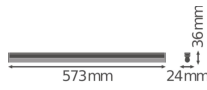

Specifications Ledvance LED Batten Linear Compact High Output 10W
1000lm - 830 Warm White | 60cm

[View Product](#)

General Information

| | |
|--------------------------|--------------------------|
| SKU | 234125 |
| EAN | 4058075106277 |
| Brand | Ledvance |
| Manufacturer Name | LN COMP HO 600 10W/3000K |
| Any Lamp all-in warranty | 5 Years |
| Average Lifetime (h) | 50000 |

Technical Information

| | |
|-----------------------------|-----------------|
| Technology | LED Integrated |
| Voltage (V) | 220-240 |
| Dimmable | Not Dimmable |
| Colour of Light | White |
| Colour Code | 830 Warm White |
| Colour temperature (Kelvin) | 3000 Warm White |
| Colour Rendering (Ra) | 80-89 |
| Light colour options | Single Color |
| Luminous Efficacy (lm/W) | 100 |
| Power factor | >0.50 |
| Including bulb | Yes |
| Suitable for Outdoor | No |
| Length | 60cm |
| Product Type Category | LED Batten |

Fixture Information

| | |
|------------------------|--------------------|
| Mounting Method | Surface |
| IP-rating | IP20 |
| Impact Protection (IK) | IK03 - 0.35 joule |
| Housing | PC (Polycarbonate) |
| Colour of the Fixture | White |
| Colour of material | White |
| Emergency Lighting | No Emergency Unit |
| Series | Linear |

Dimensions

| | |
|-------------|-----|
| Length (mm) | 573 |
| Width (mm) | 24 |
| Height (mm) | 36 |

Sensor Information

| | |
|----------------|-----------|
| Type of sensor | No Sensor |
|----------------|-----------|