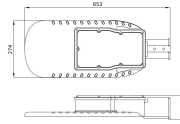

Specifications Ledvance LED Streetlight Eco Area 150W 18750lm - 830 Warm White | IP66

[View Product](#)

General Information

| | |
|--------------------------|-------------------------------------|
| SKU | 240870 |
| EAN | 4058075557932 |
| Brand | Ledvance |
| Manufacturer Name | ECOAREASPD 150W 830 IP66 GY 2X1 EUE |
| Any Lamp all-in warranty | 5 Years |
| Average Lifetime (h) | 50000 |

Technical Information

| | |
|-----------------------------|-----------------|
| Technology | LED Integrated |
| Voltage (V) | 220-240 |
| Dimmable | Not Dimmable |
| Colour Code | 830 Warm White |
| Colour temperature (Kelvin) | 3000 Warm White |
| Colour Rendering (Ra) | 80-89 |
| Colour of Light | White |
| Light colour options | Single Color |
| Luminous Efficacy (lm/W) | 125 |
| Beam Angle (degree) | 150x85 |
| Power factor | >0.90 |
| Product Type Category | LED Streetlight |

Fixture Information

| | |
|------------------------|--------------------|
| Mounting Method | Side entry |
| Fixture Connection | Cable, 3-pole |
| Optical Cover | Polycarbonate (PC) |
| Light Distribution | Asymmetrical |
| IP-rating | IP66 |
| Impact Protection (IK) | IK08 - 5 joules |
| Operating Temperature | -30 to +50 |
| Colour of the Fixture | Grey |
| Housing | Aluminium |
| Colour of material | Grey |
| Series | Eco |

Dimensions

| | |
|-------------|-----|
| Length (mm) | 653 |
| Width (mm) | 274 |
| Height (mm) | 91 |

Sensor Information

| | |
|----------------|-----------|
| Type of sensor | No Sensor |
|----------------|-----------|