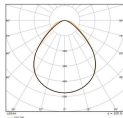

Specifications Ledvance LED Panel Eco  
36W 3600lm - 830 Warm White |  
60X60cm - UGR <19

[View Product](#)

## Dimensions

LED panel size 60x60cm

Length (mm) 595

Width (mm) 595

Height (mm) 32