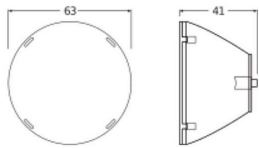

## Specifications Ledvance Tracklight Reflector For 20W 36D

[View Product](#)

### Dimensions

Length (mm)	63
Height (mm)	41
Diameter (mm)	63

 Order from the **largest lighting specialist** in Europe  **Customised** quotation

 **Up to 7 years warranty**  **Easy return process**

Type of sensor **No Sensor**