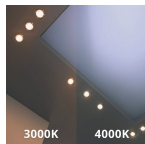

Specifications Noxion LED Downlight
Apollo V2.0 20W 2420lm - 830/840 CCT
| 220mm - Cutout 200mm

[View Product](#)

General Information

SKU	256979
EAN	8719157068550
Brand	Noxion
Manufacturer Name	Noxion LED Downlight Apollo V2.0 20W 2420lm 2CCT Cutout Ø200mm Frame Ø220mm Alu
Any Lamp all-in warranty	6 Years
Average Lifetime (h)	100000

Technical Information

Tiltable	No
Technology	LED Integrated
Voltage (V)	220-240
Dimmable	Not Dimmable
Colour Code	830 Warm White, 840 Cool White
Colour temperature (Kelvin)	3000 Warm White, 4000 Cool White
Colour Rendering (Ra)	80-89
Colour of Light	White
Light colour options	CCT
Beam Angle (degree)	60
Luminous Efficacy (lm/W)	124
Power factor	>0.90

Unified Glare Rating < 19 - for offices and schools

Optical Cover PC (Polycarbonate)

Finish of Reflector Aluminium

Product Type Category LED Downlight

Fixture Information

Mounting Method Recessed

Cut out (mm) 200

IP-rating IP20

Impact Protection (IK) IK02 - 0.20 joule

Operating Temperature -20 to +40

Housing Aluminium

Colour of the Fixture White

Fixture Connection PI [Push-in connector 2-pole]

Series Apollo

Dimensions